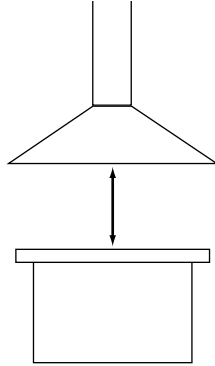

BROAN® Elite Installation and blower selection guidelines

1. Distance from cooking surface:

For optimal performance, the distance from the cooking surface to the bottom of the range hood should be between 24" to 30", unless otherwise noted. DO NOT install a Broan Elite range hood less than 24" above cooking surface.

To maintain hood performance at heights greater than the recommended range, use the following guidelines:

- For every 3" increase in installation height, add 100 CFM to the minimum exhaust requirement and/or a minimum of 3" to the hood/liner width (may require going to the next hood width).

2. Range hood width:

The hood should never be less than the width of the cooktop.

3. Required blower CFM based on cooktop BTU output.

- For cooktops UNDER 60,000 BTUs, choose a blower with a minimum of 100 CFM per lineal foot of your cooktop width. For example, a 36" wide cooktop requires a blower with a minimum of 300 CFM.
- High heat cooking or aromatic foods may require additional CFM. Always check with the range manufacturer. NOTE: Increasing capture area by 3" on each side is also a recommended way to address this issue.

- As a means to estimate the approximate CFM requirement for cooktops OVER 60,000 BTUs, choose a blower with 1 CFM per 100 BTU of cooktop output. To quickly calculate this number, add the BTU output from all burners and drop the last two zeros. For example, if the total BTU output of the cooktop burners is 65,000 BTUs, choose a blower with at least 650 CFM.

4. Additional CFM needs for a Grill or Griddle:

If your cooktop has a grill or griddle, ADD 200 CFM to your estimated CFM needs as calculated in step 3. For example, if your cooktop BTU output requires a 650 CFM blower, add 200 CFM for a total of 850 CFM.

Installation Example:

A consumer purchases a cooktop with these specifications:

- Four burner, 36" cooktop
- Burner output is 60,000 BTU
- The cooktop features a grill.
- Installation requirements call for the range hood to be 33" over the range (3" above recommended maximum height)

Blower CFM Option 1: (Using the guidelines above)

The blower must equal a minimum of 600 CFM (60000 BTU) + 200 CFM (for Grill requirement) + 100 CFM (for 3" of installation height) = 900 CFM

Blower CFM Option 2: (Using the guidelines above)

Select a range hood that is a minimum of 3" WIDER than the cooktop, a minimum 600 CFM (60000 BTU) + 200 CFM (for Grill requirement) = 800 CFM

Internal, In-Line and Exterior blower specifications table

MODEL	MOUNTING	CFM	MAX COOKTOP BTU	HVI	VOLTS	AMPS	ROUGH-IN DUCT	INLET/OUTLET	DIRECTION	MOTOR TYPE
RM325H	Internal	600	70,000	Y	120	3.3	7" Round	—	V or H	—
RM326H	Internal	1200	120,000	Y	120	5.0	4½" x 18½"***	—	V or H	—
P5	Internal	460V/500H	60,000	Y	120	1.8	3¾" x 10"	—	V or H	—
P8	Internal	850V/900H	95,000	Y	120	3.4	3¾" x 14"	—	V or H	—
331H**	Exterior	600	60,000	Y	120	2.3	10" Round	—	—	Single-Speed
332H**	Exterior	900	90,000	Y	120	5.8	10" Round	—	—	Single-Speed
335**	Exterior	1200	120,000	Y	120	3.0	10" Round	—	—	Single-Speed
336**	Exterior	1500	120,000	Y	120	3.8	10" Round	—	—	Single-Speed
HLB3**	In-Line	280/260*	40,000	Y	120	2.6	—	8" or 10⅞" Round	V or H	Single-Speed
HLB6**	In-Line	600/600*	65,000	Y	120	2.9	—	10" / 10" Round	V or H	Single-Speed
HLB9**	In-Line	800/700*	85,000	Y	120	3.0	—	10" / 10" Round	V or H	Single-Speed
HLB11**	In-Line	1100/1000*	110,000	Y	120	5.0	—	10" / 10" Round	V or H	Single-Speed

** Model 332KR Rough-In Kit required for installation with hood series RM60000, 64000 and RMIP (Model 421 10" In-Line damper recommended for Exterior blowers).

** Transitions to 10" round available.

* Straight CFM/Right angled CFM (rated with transitions provided).